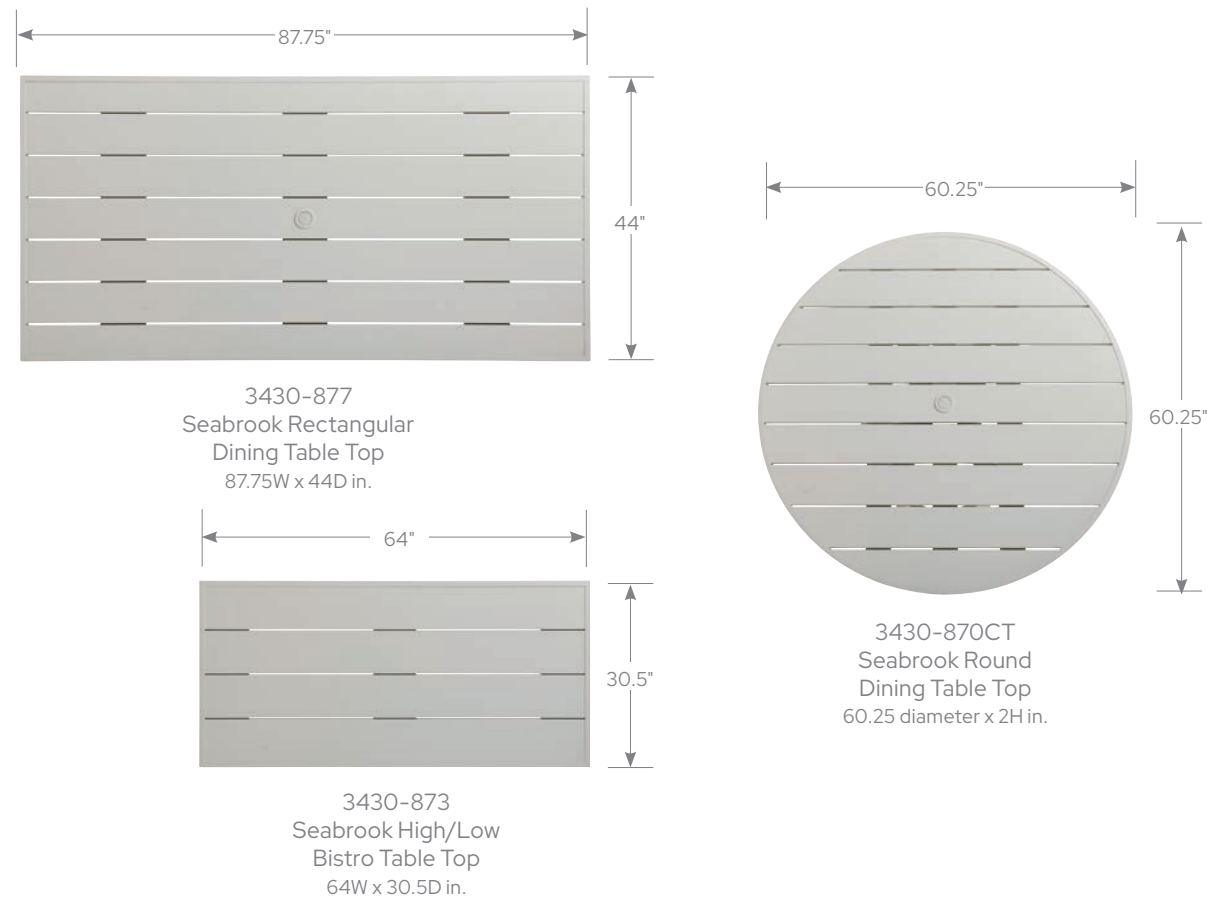

3430-873
Seabrook High/Low Bistro Table
(in high position)
64W x 30.5D x 42.5H in.

The Seabrook collection features bistro dining in both bar and counter heights. Note how an elevated dining experience allows guests to see over deck or patio railings. This is one reason for the popularity of bistro dining. Shown here is the bistro table at the 42-inch bar height paired with swivel bar stools.

Shown here is the bistro table at the 36-inch counter height. The lower sections of the legs on the bistro table are removable, reducing the seating height. Bistro dining offers a more casual approach to entertaining since the table height is equally comfortable for those sitting or standing.

3430-17SW/CS3430-17SW
Seabrook Swivel Counter Stool
and Cushion
21W x 25D x 37H in.

3430-873
Seabrook High/Low Bistro Table
(in low position)
64W x 30.5D x 36.5H in.

DINING TABLE TOP CONFIGURATIONS

ACCENT PILLOWS