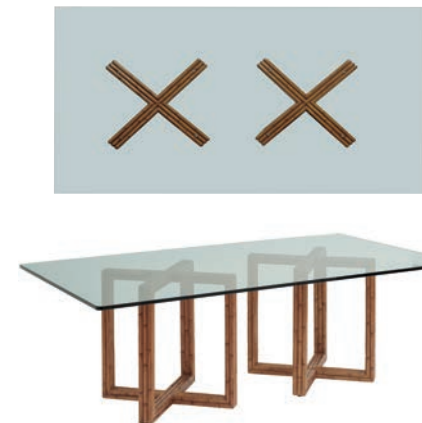

575-870-84C Sheridan Glass Top Dining Table
84W x 48D x 28.5H in.
Glass top, carved wooden base
Bottom of top to floor 27.5 in.
Consists of:
001-084 Glass Top
84W x 48D x .75 thick, 1 inch bevel
870B Sheridan Carved Wooden Table Base
(Two table bases are required for use with this glass top)
30W x 30D x 27.75H in.
Shown on pages 20 and 21