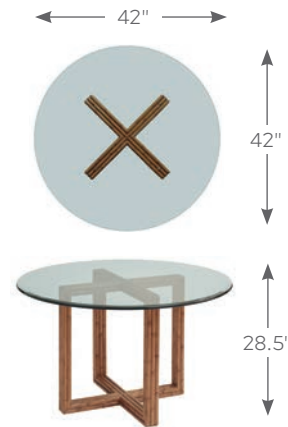

DINING TABLE CONFIGURATIONS

575-870C
Arcadia Marble Top
Breakfast Table

575-870-36C
Sheridan Glass Top Dining Table

575-876C
San Marino Double Pedestal Dining Table

575-875C
Woodard Marble Top
Dining Table

575-870-42C
Sheridan Glass Top Dining Table

575-870-84C
Sheridan Glass Top
Dining Table

575-870-48C
Sheridan Glass Top Dining Table

Bedroom

575-133C Rancho Mirage Panel Bed
5/0 Queen
63.25W x 85.75L x 64H in.
Decorative diamond veneer pattern on
headboard with open fretwork on top rail
and side panels
Headboard 63.25W x 2D x 64H in.
Footboard 63.25W x 2D x 20H in.
Overall length 85.75 in.
Bottom of side rails to floor 4.75 in.
Bottom of box springs to floor 9.75 in.
Consists of:
133HB Rancho Mirage Panel Headboard
133FBSR Rancho Mirage Footboard/
Side Rails/Support