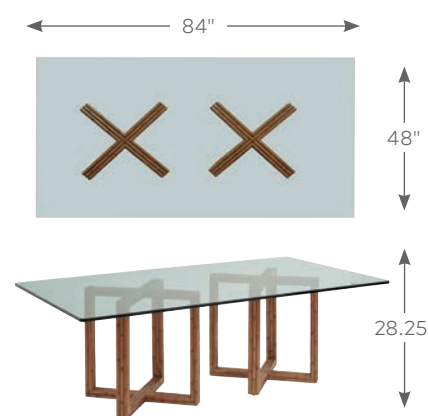

DINING TABLE CONFIGURATIONS

575-870C
Arcadia Marble Top
Breakfast Table

575-870-36C
Sheridan Glass Top Dining Table

575-876C
San Marino Double Pedestal Dining Table

575-875C
Woodard Marble Top
Dining Table

575-870-42C
Sheridan Glass Top Dining Table

575-870-84C
Sheridan Glass Top
Dining Table

575-870-48C
Sheridan Glass Top Dining Table

Bedroom

575-133C Rancho Mirage Panel Bed
5/0 Queen
63.25W x 85.75L x 64H in.
Decorative diamond veneer pattern on
headboard with open fretwork on top rail
and side panels
Headboard 63.25W x 2D x 64H in.
Footboard 63.25W x 2D x 20H in.
Overall length 85.75 in.
Bottom of side rails to floor 4.75 in.
Bottom of box springs to floor 9.75 in.
Consists of:
133HB Rancho Mirage Panel Headboard
133FBSR Rancho Mirage Footboard/
Side Rails/Support