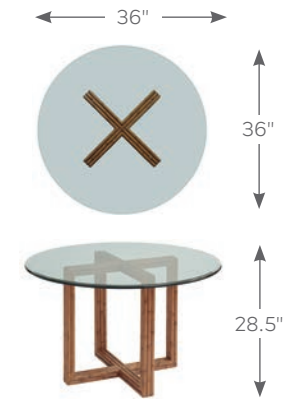

575-870-36C
Sheridan Glass Top Dining Table