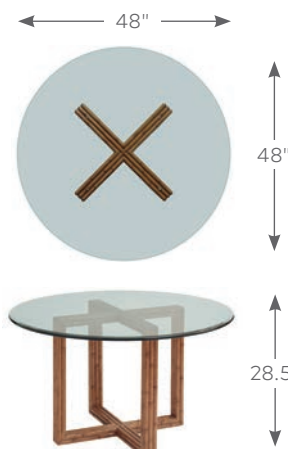

575-870-42C
Sheridan Glass Top Dining Table

575-870-84C
Sheridan Glass Top
Dining Table

575-870-48C
Sheridan Glass Top Dining Table

Bedroom

575-133C Rancho Mirage Panel Bed
5/0 Queen
63.25W x 85.75L x 64H in.
Decorative diamond veneer pattern on
headboard with open fretwork on top rail
and side panels
Headboard 63.25W x 2D x 64H in.
Footboard 63.25W x 2D x 20H in.
Overall length 85.75 in.
Bottom of side rails to floor 4.75 in.
Bottom of box springs to floor 9.75 in.
Consists of:
133HB Rancho Mirage Panel Headboard
133FBSR Rancho Mirage Footboard/
Side Rails/Support