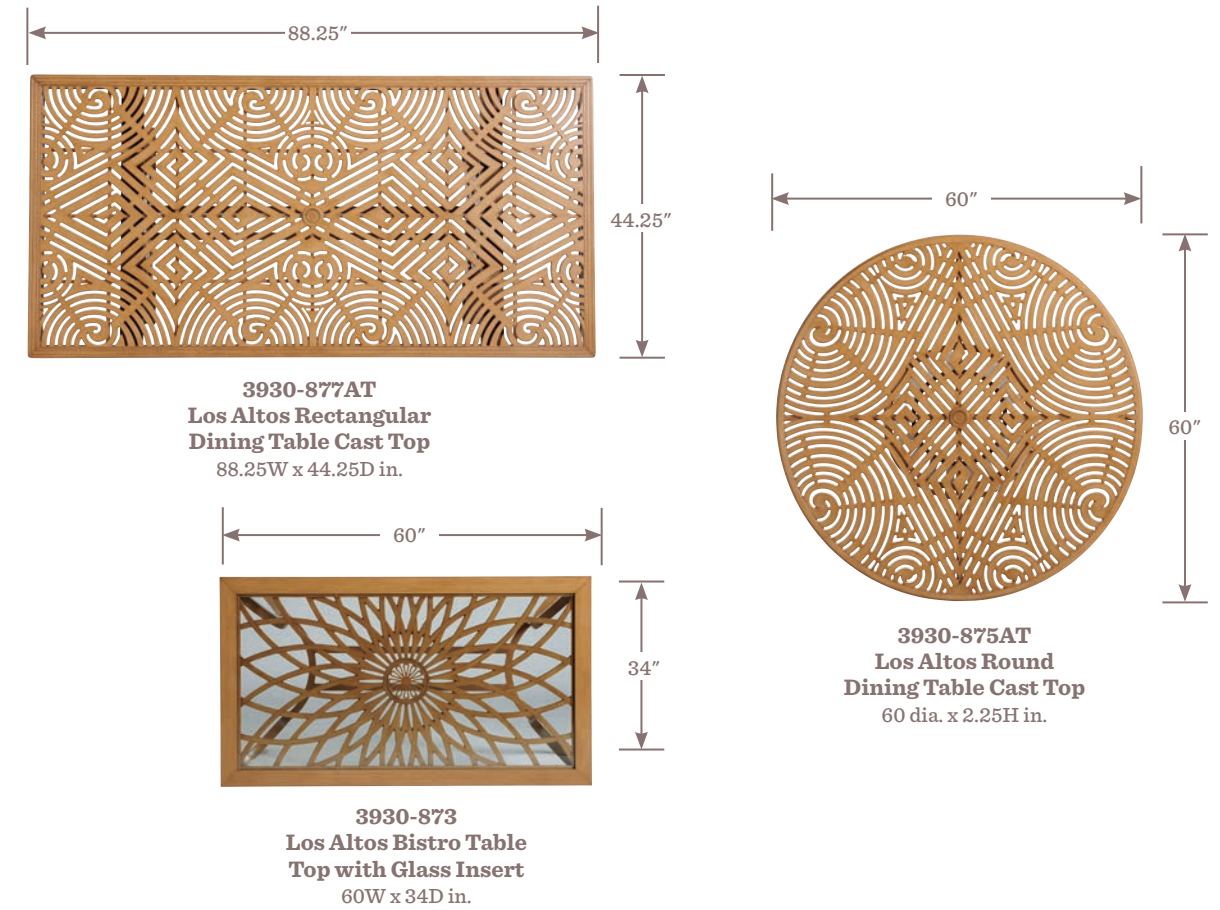

DINING TABLE TOP CONFIGURATIONS