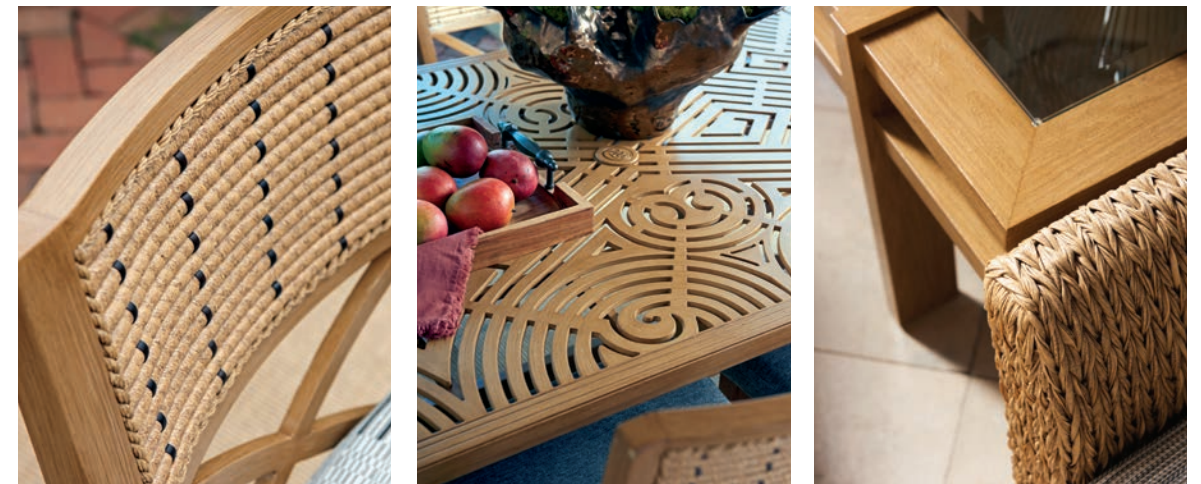

Dining and occasional pieces feature thick aluminum tops with intricate patterns and softened edges. Occasional tables showcase a textured aluminum surface that translates as wood grain with remarkable effect. Deep seating designs, including a versatile sectional, offer a variety of options for elevating the look of any outdoor living space with the signature style of Tommy Bahama.