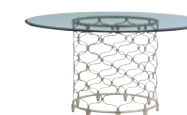

721-875 Bollinger Round Dining Table Base
29 diameter x 29.25H in.
Decorative metal base in silver leaf finish with hand-burnishing. Will accommodate 001-072GT or the 001-060GT Glass Tops for dining table use. Will accommodate 001-054GT Glass Top for center table use.
Shown on pages Front Cover, 16, 17 and 49

001-054GT Glass Top
54 diameter x .75 inch thick;
1 inch beveled edge
This glass top is recommend for center table use.
Shown on Front Cover

001-060GT Glass Top
60 diameter x .75 inch thick;
1 inch beveled edge

001-072GT Glass Top
72 diameter x .75 inch thick;
1 inch beveled edge
Shown on pages 16 and 17