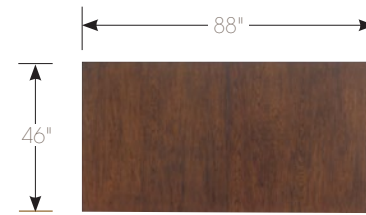

Dining Table Top Configurations

721-877 San Lorenzo Dining Table
88W x 46D x 30H in.