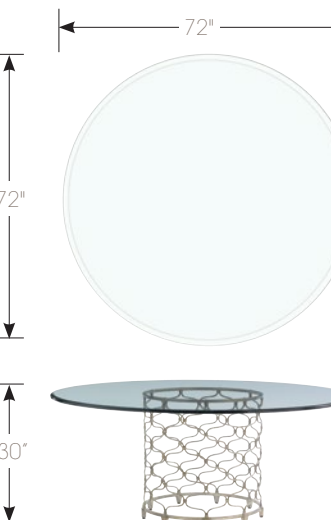

721-875 Bollinger Round Dining Table Base
with 001-072GT Glass Top
72 diameter x 30H in.