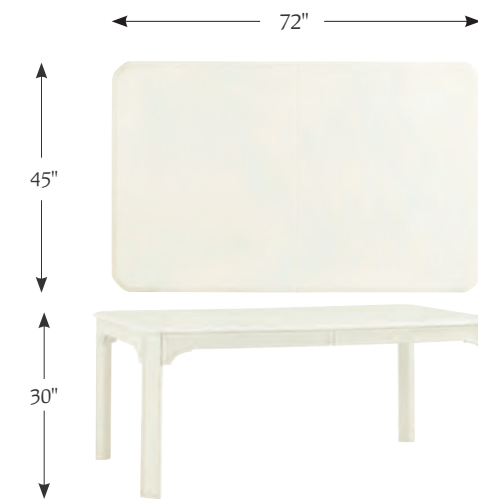

543-877 Castel Harbour Dining Table

543-875C Knapton Hill Dining Table
shown with one 18-in. leaf

543-877 Castel Harbour Dining Table
shown with one 20-in. leaf

543-877 Castel Harbour Dining Table
shown with two 20-in. leaves