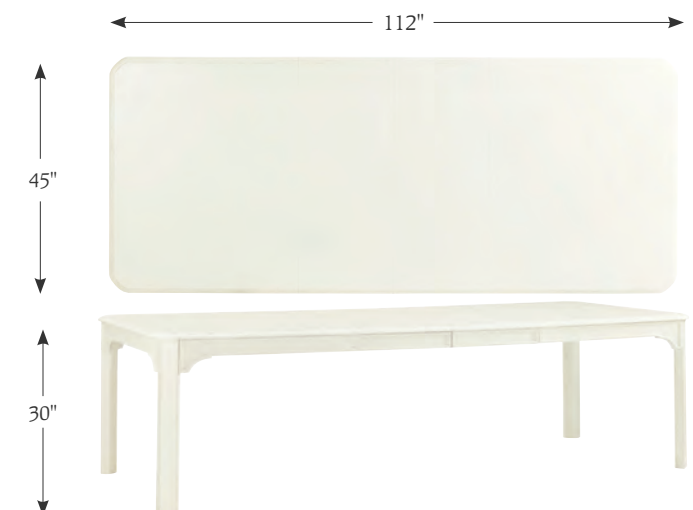

543-877 Castel Harbour Dining Table

543-875C Knapton Hill Dining Table
shown with one 18-in. leaf

543-877 Castel Harbour Dining Table
shown with one 20-in. leaf

543-877 Castel Harbour Dining Table
shown with two 20-in. leaves