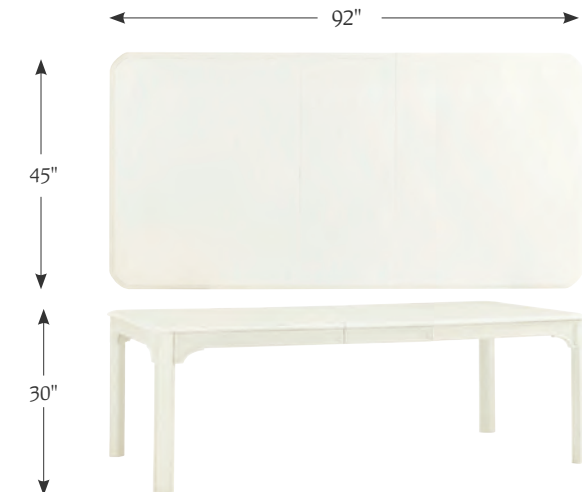

543-877 Castel Harbour Dining Table

543-875C Knapton Hill Dining Table
shown with one 18-in. leaf

543-877 Castel Harbour Dining Table
shown with one 20-in. leaf

543-877 Castel Harbour Dining Table
shown with two 20-in. leaves