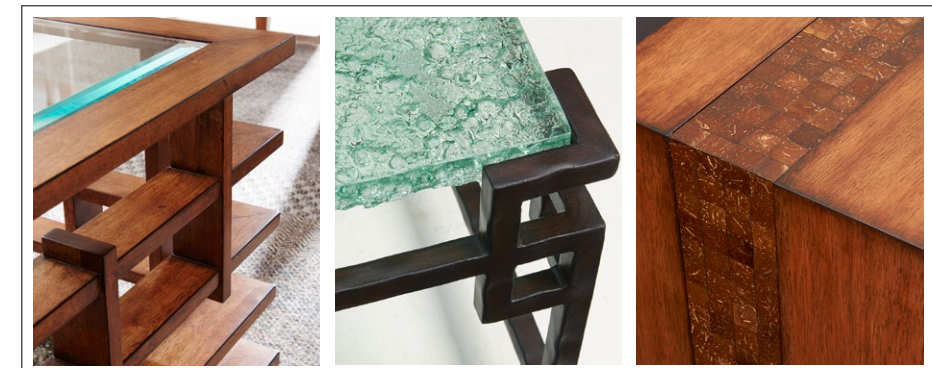

Island 家 Fusion

With a refined yet restrained aesthetic, Pan-Asian design ascribes great value to visual composition, clean disciplined lines and the goal of infusing tranquility into today's contemporary décor.

Island Fusion embraces the Zen side of Tommy Bahama Home, with bold designs that blend horizontal and vertical elements, dramatic statement hardware and accents of eclectic natural materials that offer a unique look to every piece.

The result is a striking modern expression of personal style, with a vibe that feels relaxed and livable. Statement pieces define the room, while custom upholstery offers an invitation to enjoy the laid-back comfort of casual sophisticated living.