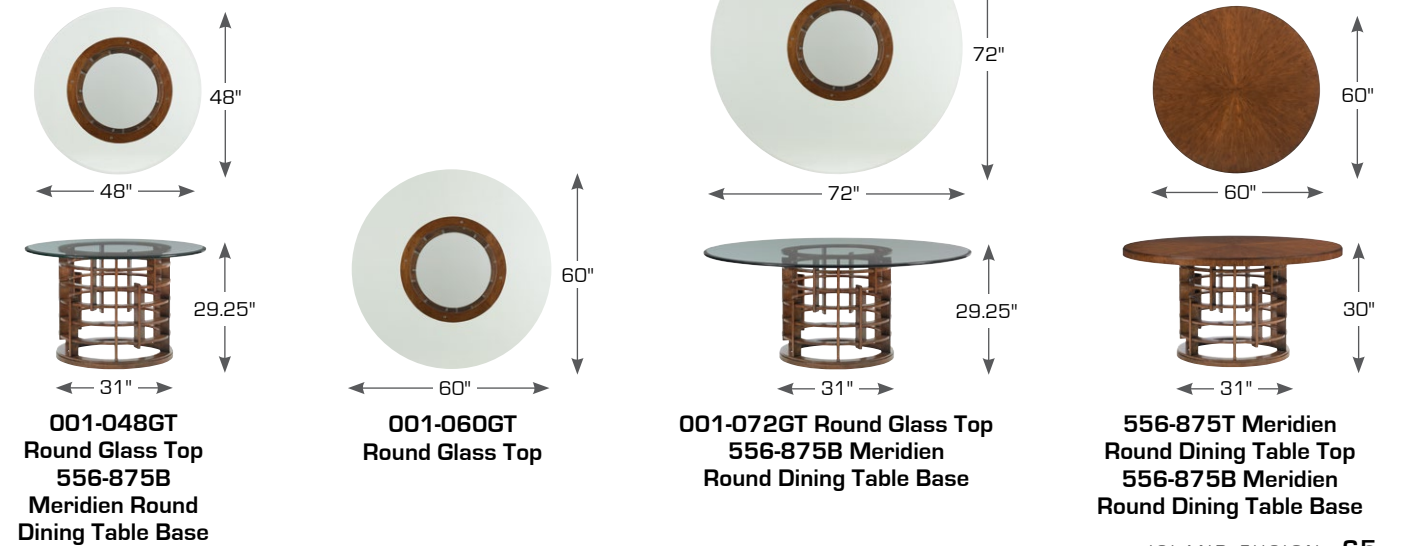

Finish

Contemporary Pan-Asian designs are crafted from Hickory and select hardwoods in a medium coconut shell brown coloration with gentle burnishing. Certain items feature bases in a contrasting dark walnut finish, and select table tops are bordered with inlays of quartered Walnut. Accent materials include hammered metal, white crystal stone, stone veneer, cork fabric, coconut shell inlay and fused glass

Design Details

Custom Hardware

A variety of hardware, designed exclusively for this collection, is finished in an aged iron patina. The Princeville media console features decorative glass pulls that function as hardware.

Dining Table Configurations

Dining Chair Fabric

Oyster Shell #494401 - A contemporary asymmetrical linen weave pattern blending shades of ivory and white, standard on the Mandarin upholstered bed. Content: 100% polypropylene

Ivory #409311 - A durable off-white textural weave with a cobblestone pattern and soft hand, standard as the -02 version on the Macau bar and counter stools, and the Natori and Coles Bay dining chairs. Content: 87% ply polyester, 13% linen

Cresting Waves #635941 - A contemporary art deco geometric pattern in a warm sunset coloration, inspired by cresting ocean waves, standard as the -01 version on the Macau bar and counter stools and the Natori and Coles Bay dining chairs. Content: 82% polyester, 17% rayon, 1% nylon.