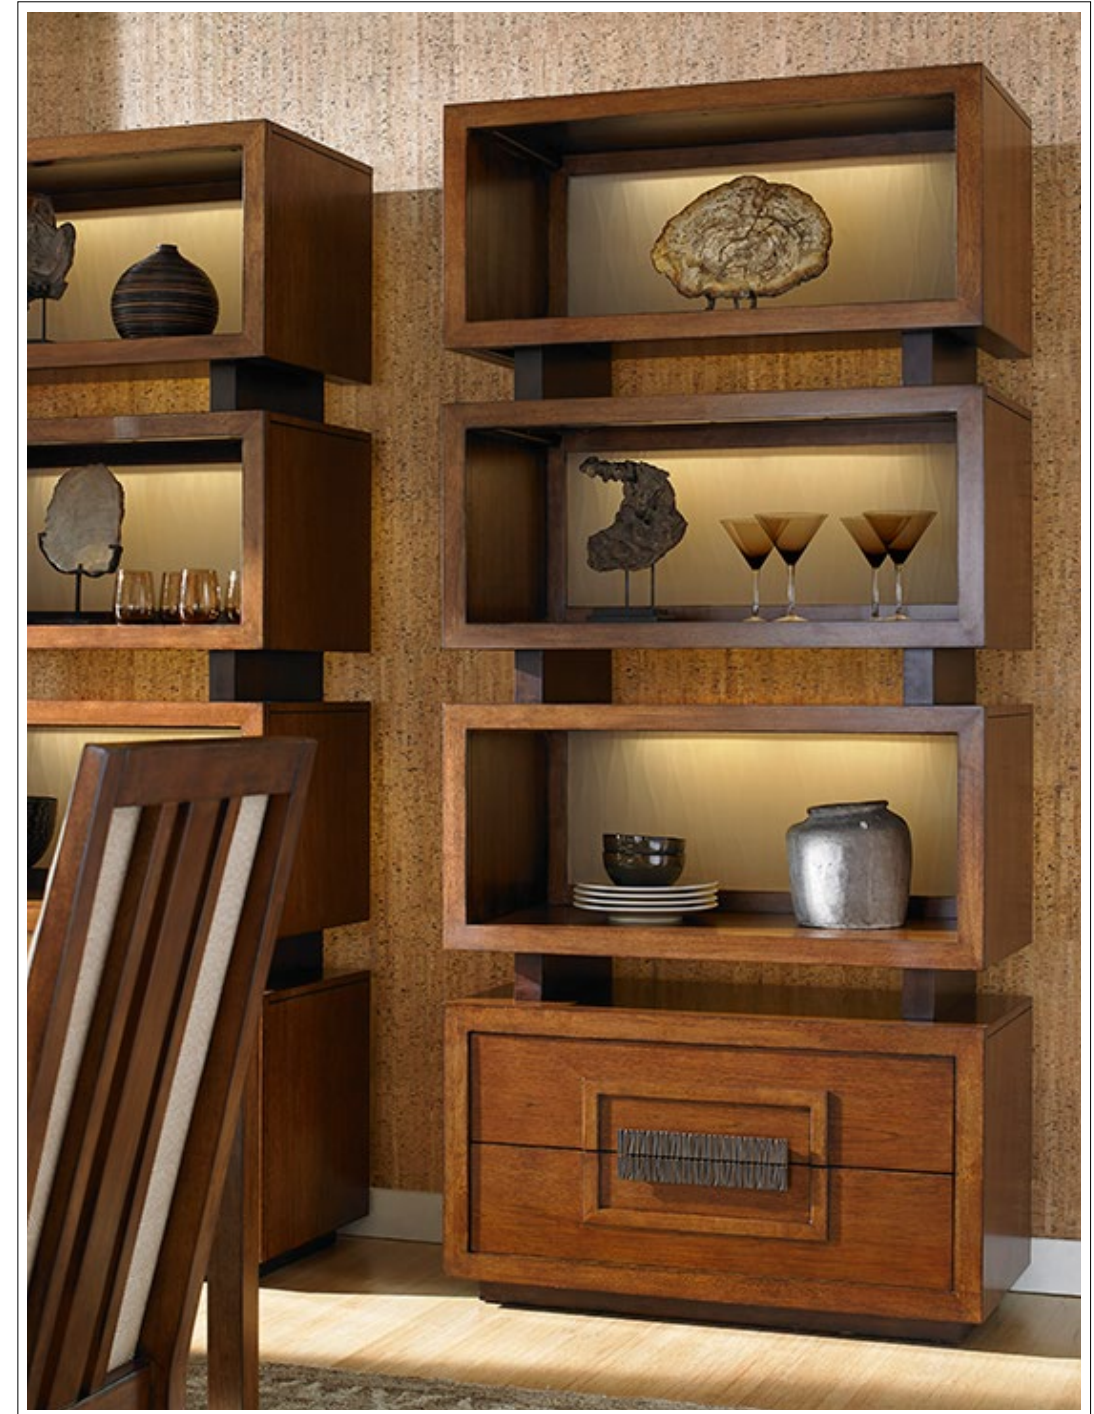

556-990
Tonga Tiered Bookcase
40W x 19D x 88.25H in.

556-880-01
Natori Slat Back Side Chair
 20W x 28D x 42.5H in.

556-881-01
Natori Slat Back Arm Chair
 24W x 28D x 42.5H in.

The Tonga tiered bookcase offers storage in two drawers at the bottom and open display in three tiers above. Wavy sea glass back panels are back-lit with LED lighting for a soft inviting glow. The Natori chairs at the left are covered in one of the two standard fabrics available. The other is shown on page 21. See the visual index for details.