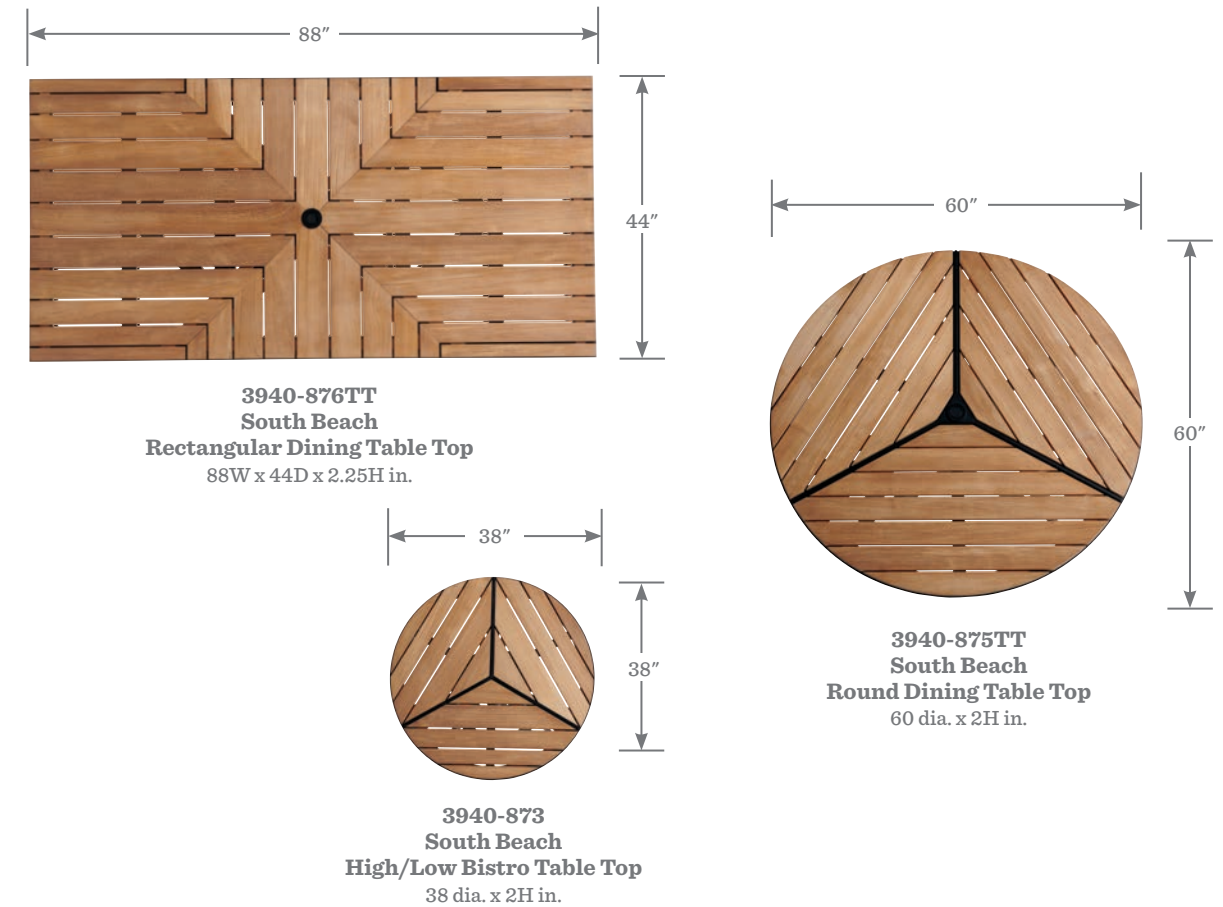

DINING TABLE TOP CONFIGURATIONS