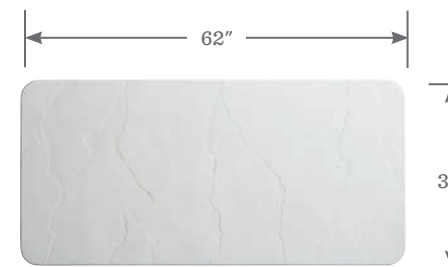

3910-873
Pavlova
High/Low Bistro Table Top
62W x 30D in.