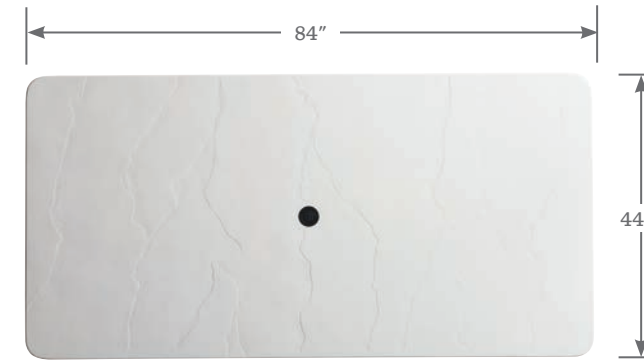

DINING TABLE TOP CONFIGURATIONS

3910-876FS
Pavlova
Rectangular Dining Table Top
84W x 44D in.