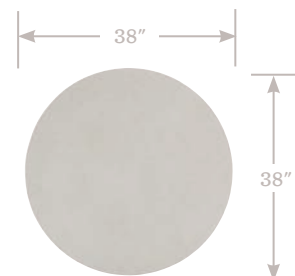

### DINING TABLE TOP CONFIGURATIONS

**3900-876WT**  
Ocean Terrace  
Rectangular Weatherstone Dining Table Top  
84W x 44D in.

**3900-875WT**  
Ocean Terrace  
Round Weatherstone Dining Table Top  
48 dia.