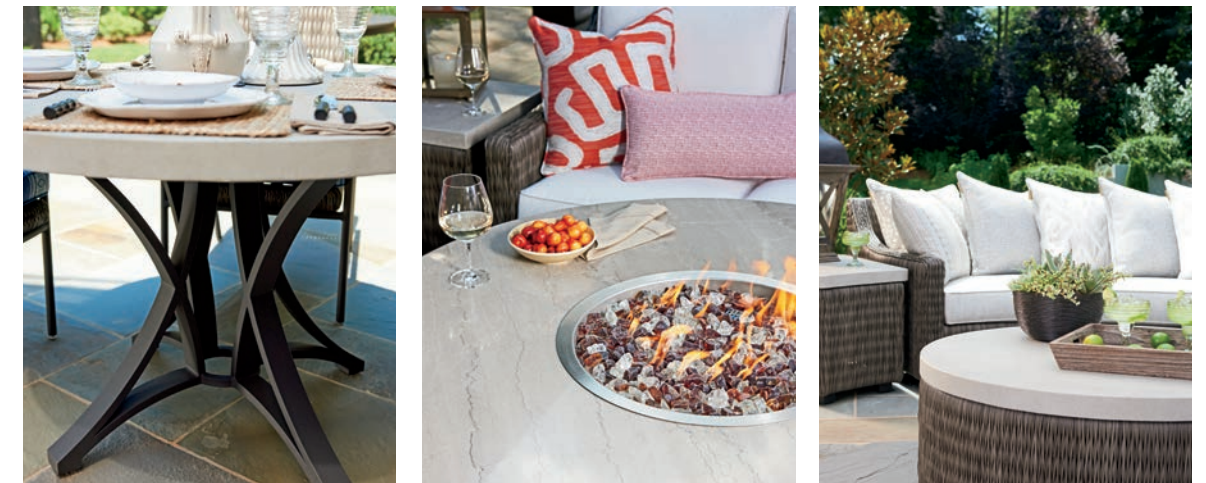

CYPRESS POINT
OCEAN TERRACE

The design narrative for refined outdoor living begins with inviting looks that blend stylish silhouettes, unique materials and vibrant fabrics in a way that draws the eye and projects the personality of the owner, making the space an irresistible gathering place for family and friends.

Featuring a distinctive V-pattern of all-weather woven wicker, aluminum frames in a custom aged iron finish and contemporary Weatherstone tops, Ocean Terrace offers a diverse portfolio of dining, deep seating and occasional designs for both small and large-scale venues.

Woven wicker is finished in a rich driftwood gray coloration, offering a sophisticated neutral palette as a foundation for layering dramatic color stories. Choose from a remarkable assortment of performance fabrics for a look that is chicly casual and understatedly elegant.