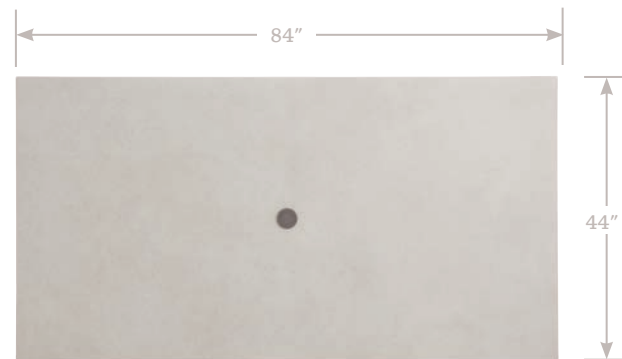

DINING TABLE TOP CONFIGURATIONS

3900-876WT
Ocean Terrace
Rectangular Weatherstone Dining Table Top
84W x 44D in.