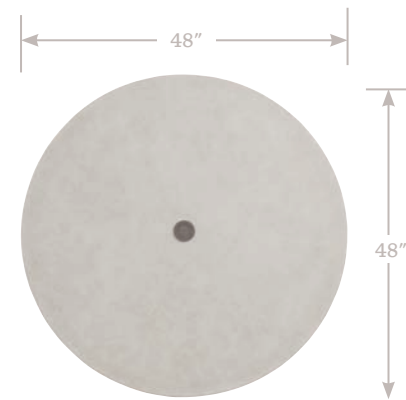

3900-875WT
Ocean Terrace
Round Weatherstone Dining Table Top
48 dia.