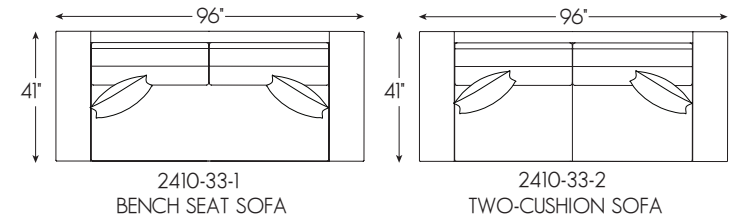

The 96-inch Lana sofa is shown below in the bench seat configuration. It is also available with two seat cushions. Two 20-inch Lux Down throw pillows are standard on the design. Note how the recessed plinth base lightens the visual appearance of the frame. The base is available in your choice of 40 finishes.

As shown on pages: 8-9

2410-53LCR Left Arm Facing Corner Sofa
123W x 41D x 35H in.

2410-53A Armless Sofa
73W x 41D x 35H in.

2410-57R Right Arm Facing Chaise
47W x 70D x 35H in.

LANA SERIES SPECIFICATIONS

Seat Height: 19 in. Seat Depth: 23.5 in.
 Arm Height: 24.5 in. Standard Seat Cushion: Ultra Down
 Back Height: 35 in. Standard Back Cushion: Blend Down
 Base: 40 Custom Finishes

The hallmark of the stunning Claudette design is a sweeping radius from the base to the top of its sleek track arms, elegantly capturing the plush bench seat cushion. The silhouette features a thick back rail and a recessed plinth base to give the design a floating appearance. The wooden plinth base is available in your choice of 40 custom finishes.