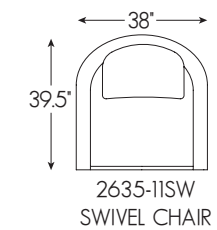

2632-11SW Swivel Chair
31W x 30D x 29H in.

INGRID SWIVEL CHAIR SPECIFICATIONS

Seat Height: 17 in.	Standard Seat Cushion: Tight
Seat Depth: 21.5 in.	Standard Back Cushion: Tight
Back Height: 29 in.	Base: 40 Custom Finishes, Swivel

2630-11SW Swivel Chair
37.5W x 37.5D x 32.5H in.

NATALIE SWIVEL CHAIR SPECIFICATIONS

Seat Height: 17 in.	Standard Seat Cushion: Tight
Seat Depth: 23.5 in.	Standard Back Cushion: Tight
Back Height: 32.5 in	Base: Swivel

2635-11SW Swivel Chair
38W x 39.5D x 36H in.

LIZ SWIVEL CHAIR SPECIFICATIONS

Seat Height: 20 in.	Standard Seat Cushion: Ultra Down
Seat Depth: 23 in.	Standard Back Cushion: Blend Down
Back Height: 36 in.	Base: Swivel