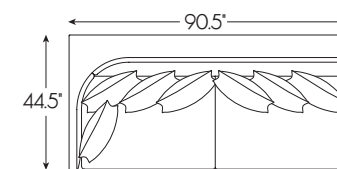

2413-53L
LAF SOFA