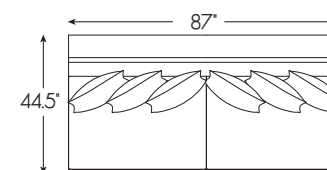

2413-53A
ARMLESS SOFA