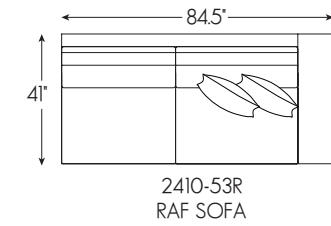

The 96-inch Lana sofa is shown below in the bench seat configuration. It is also available with two seat cushions. Two 20-inch Lux Down throw pillows are standard on the design. Note how the recessed plinth base lightens the visual appearance of the frame. The base is available in your choice of 40 finishes.

As shown on pages: 8-9

2410-53LCR Left Arm Facing Corner Sofa
123W x 41D x 35H in.

2410-53A Armless Sofa
73W x 41D x 35H in.

2410-57R Right Arm Facing Chaise
47W x 70D x 35H in.

LANA SERIES SPECIFICATIONS

Seat Height: 19 in. Seat Depth: 23.5 in.
 Arm Height: 24.5 in. Standard Seat Cushion: Ultra Down
 Back Height: 35 in. Standard Back Cushion: Blend Down
 Base: 40 Custom Finishes

The hallmark of the stunning Claudette design is a sweeping radius from the base to the top of its sleek track arms, elegantly capturing the plush bench seat cushion. The silhouette features a thick back rail and a recessed plinth base to give the design a floating appearance. The wooden plinth base is available in your choice of 40 custom finishes.