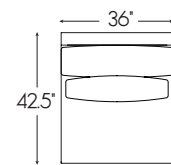

2414-51A
ARMLESS CHAIR