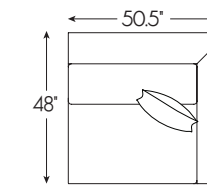

2412-51R
RAF CHAIR