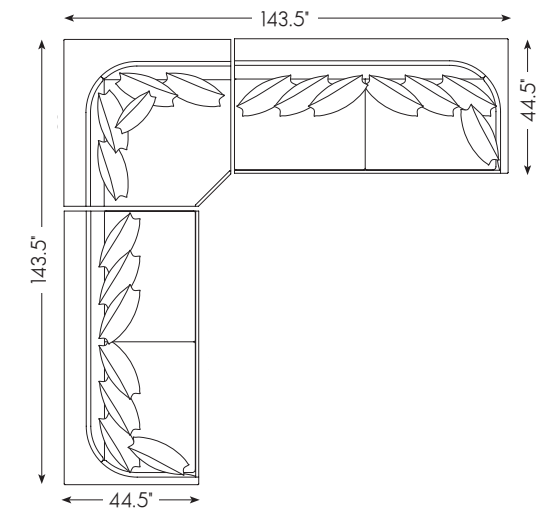

The 96-inch Lana sofa is shown below in the bench seat configuration. It is also available with two seat cushions. Two 20-inch Lux Down throw pillows are standard on the design. Note how the recessed plinth base lightens the visual appearance of the frame. The base is available in your choice of 40 finishes.

As shown on pages: 8-9

2410-53LCR Left Arm Facing Corner Sofa
123W x 41D x 35H in.

2410-53A Armless Sofa
73W x 41D x 35H in.

2410-57R Right Arm Facing Chaise
47W x 70D x 35H in.

LANA SERIES SPECIFICATIONS

Seat Height: 19 in. Seat Depth: 23.5 in.
 Arm Height: 24.5 in. Standard Seat Cushion: Ultra Down
 Back Height: 35 in. Standard Back Cushion: Blend Down
 Base: 40 Custom Finishes

The hallmark of the stunning Claudette design is a sweeping radius from the base to the top of its sleek track arms, elegantly capturing the plush bench seat cushion. The silhouette features a thick back rail and a recessed plinth base to give the design a floating appearance. The wooden plinth base is available in your choice of 40 custom finishes.

2413-53L Left Arm Facing Sofa
90.5W x 44.5D x 36H in.

2413-51CR Corner Chair
53W x 53D x 36H in.

2413-53R Right Arm Facing Sofa
90.5W x 44.5D x 36H in.

The 95-inch Claudette sofa is perhaps the most elegant design in the portfolio. Shown below with a bench seat, it is also available with two cushions. The frame is standard with six 22-inch Blend Down back pillows and two 18-inch Lux Down throw pillows. The ball pillow shown is optional.