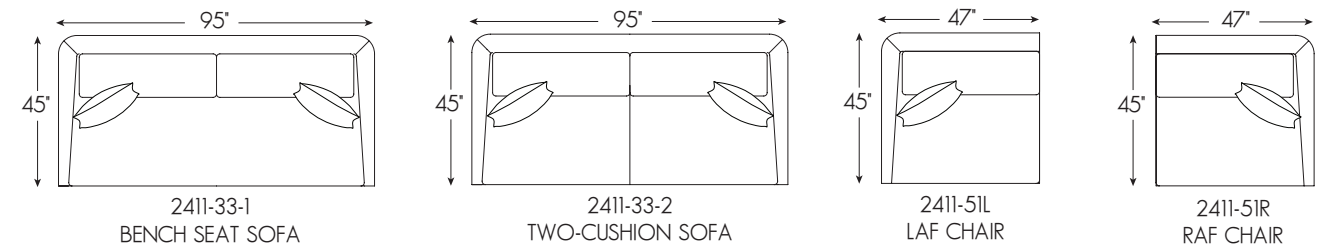

2411-54 Ottoman
45W x 45D x 20.5H in.

2411-53L Left Arm Facing Sofa
88W x 45D x 35H in.

2411-51CR Corner Chair
45W x 45D x 35H in.

2411-53R Right Arm Facing Sofa
88W x 45D x 35H in.

The 95-inch Veronica sofa offers a remarkable contemporary profile, available with a single bench seat or in a two-cushion configuration. Two 20-inch Lux Down throw pillows are standard. Seating features Ultra Down cushioning and Blend Down backs. The companion Veronica chair is shown on page 40.

2411-33-1 Bench Seat Sofa
95W x 45D x 35H in.

2411-53L Left Arm Facing Sofa
88W x 45D x 35H in.
2411-51CR Corner Chair
45W x 45D x 35H in.
2411-53R Right Arm Facing Sofa
88W x 45D x 35H in.

VERONICA SERIES SPECIFICATIONS

Seat Height: 18.5 in. Seat Depth: 24.5 in.
Arm Height: 26 in. Standard Seat Cushion: Ultra Down
Back Height: 35 in. Standard Back Cushion: Blend Down
Base: Upholstered

The Lana series features a bold, 11-inch track arm silhouette - distinctive by the graceful radius of the inside arm. The profile softens the contemporary lines, offering an invitation to relax in exceptionally plush ultra down cushioning. An inset plinth base conveys a clean architectural feel to the design and lightens the look by offering a floating appearance. The wooden base is available in your choice of 40 custom finishes.