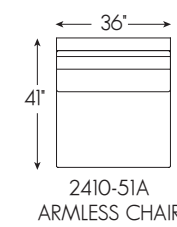

The 96-inch Lana sofa is shown below in the bench seat configuration. It is also available with two seat cushions. Two 20-inch Lux Down throw pillows are standard on the design. Note how the recessed plinth base lightens the visual appearance of the frame. The base is available in your choice of 40 finishes.

As shown on pages: 8-9

2410-53LCR Left Arm Facing Corner Sofa
123W x 41D x 35H in.

2410-53A Armless Sofa
73W x 41D x 35H in.

2410-57R Right Arm Facing Chaise
47W x 70D x 35H in.

LANA SERIES SPECIFICATIONS

Seat Height: 19 in. Seat Depth: 23.5 in.
 Arm Height: 24.5 in. Standard Seat Cushion: Ultra Down
 Back Height: 35 in. Standard Back Cushion: Blend Down
 Base: 40 Custom Finishes

The hallmark of the stunning Claudette design is a sweeping radius from the base to the top of its sleek track arms, elegantly capturing the plush bench seat cushion. The silhouette features a thick back rail and a recessed plinth base to give the design a floating appearance. The wooden plinth base is available in your choice of 40 custom finishes.

2413-53L Left Arm Facing Sofa
90.5W x 44.5D x 36H in.

2413-51CR Corner Chair
53W x 53D x 36H in.

2413-53R Right Arm Facing Sofa
90.5W x 44.5D x 36H in.

The 95-inch Claudette sofa is perhaps the most elegant design in the portfolio. Shown below with a bench seat, it is also available with two cushions. The frame is standard with six 22-inch Blend Down back pillows and two 18-inch Lux Down throw pillows. The ball pillow shown is optional.