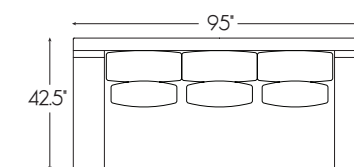

RITA SERIES SPECIFICATIONS

Seat Height: 17 in.   Seat Depth: 20.5 in.
Arm Height: 23 in.   Standard Seat Cushion: Ultra Down
Back Height: 33 in.   Standard Back Cushion: Blend Down
Base: Upholstered

2414-33-1
BENCH SEAT SOFA