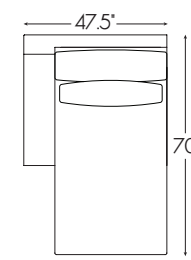

2414-33-1 Bench Seat Sofa
95W x 42.5D x 33H in.

RITA SERIES SPECIFICATIONS

Seat Height: 17 in. Seat Depth: 20.5 in.
 Arm Height: 23 in. Standard Seat Cushion: Ultra Down
 Back Height: 33 in. Standard Back Cushion: Blend Down
 Base: Upholstered

2414-33-1
BENCH SEAT SOFA

2414-33-2
TWO-CUSHION SOFA

2414-53A
ARMLESS SOFA

2414-51A
ARMLESS CHAIR

2414-51CR
CORNER CHAIR

2414-53L
LAF SOFA

2414-53R
RAF SOFA

2414-57L
LAF CHAISE