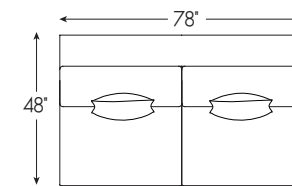

2412-53A
ARMLESS SOFA