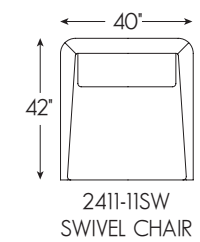

2634-11PSW Swivel Chair
34W x 36D x 33H in.

LUCILLE SWIVEL CHAIR SPECIFICATIONS

Seat Height: 17.5 in.	Standard Seat Cushion: Tight
Seat Depth: 24.5 in.	Standard Back Cushion: Tight
Back Height: 33 in.	Base: Swivel

2411-11SW Swivel Chair
40W x 42D x 35.5H in.

VERONICA SWIVEL CHAIR SPECIFICATIONS

Seat Height: 18.5 in.	Standard Seat Cushion: Ultra Down
Seat Depth: 23 in.	Standard Back Cushion: Blend Down
Back Height: 35.5 in.	Base: Swivel