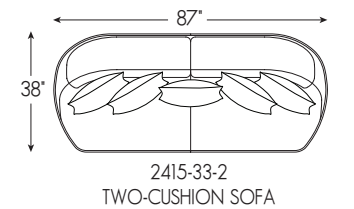

Available with a bench seat or two-cushion design, the piece is standard with five 20-inch Lux Down throw pillows and displays beautifully in flanking pairs as shown on pages 26-27.

For companion chair, see pages 30-31.

2415-33-1 Bench Seat Sofa
87W x 38D x 35.5H in.
Shown with additional kidney pillow

GENEVIEVE SERIES SPECIFICATIONS

Seat Height: 18 in. Standard Seat Cushion: Ultra Down
Seat Depth: 23.5 in. Standard Back Cushion: Tight
Back Height: 35.5 in. Base: Upholstered