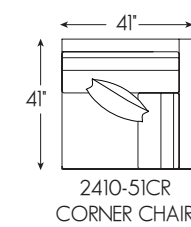

The 96-inch Lana sofa is shown below in the bench seat configuration. It is also available with two seat cushions. Two 20-inch Lux Down throw pillows are standard on the design. Note how the recessed plinth base lightens the visual appearance of the frame. The base is available in your choice of 40 finishes.

As shown on pages: 8-9

2410-53LCR Left Arm Facing Corner Sofa
123W x 41D x 35H in.

2410-53A Armless Sofa
73W x 41D x 35H in.

2410-57R Right Arm Facing Chaise
47W x 70D x 35H in.

LANA SERIES SPECIFICATIONS

Seat Height: 19 in. Seat Depth: 23.5 in.
 Arm Height: 24.5 in. Standard Seat Cushion: Ultra Down
 Back Height: 35 in. Standard Back Cushion: Blend Down
 Base: 40 Custom Finishes

The hallmark of the stunning Claudette design is a sweeping radius from the base to the top of its sleek track arms, elegantly capturing the plush bench seat cushion. The silhouette features a thick back rail and a recessed plinth base to give the design a floating appearance. The wooden plinth base is available in your choice of 40 custom finishes.