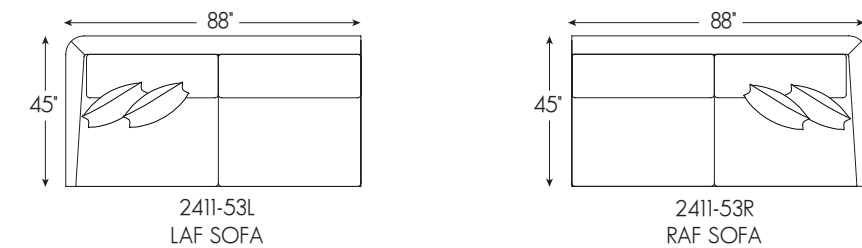

2411-33-1 Bench Seat Sofa
95W x 45D x 35H in.

2411-53L Left Arm Facing Sofa
88W x 45D x 35H in.
2411-51CR Corner Chair
45W x 45D x 35H in.
2411-53R Right Arm Facing Sofa
88W x 45D x 35H in.

VERONICA SERIES SPECIFICATIONS

Seat Height: 18.5 in. Seat Depth: 24.5 in.
Arm Height: 26 in. Standard Seat Cushion: Ultra Down
Back Height: 35 in. Standard Back Cushion: Blend Down
Base: Upholstered

The Lana series features a bold, 11-inch track arm silhouette - distinctive by the graceful radius of the inside arm. The profile softens the contemporary lines, offering an invitation to relax in exceptionally plush ultra down cushioning. An inset plinth base conveys a clean architectural feel to the design and lightens the look by offering a floating appearance. The wooden base is available in your choice of 40 custom finishes.