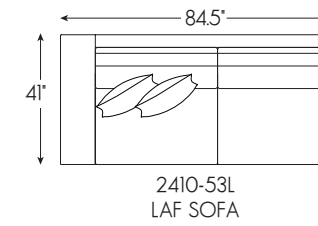

The 96-inch Lana sofa is shown below in the bench seat configuration. It is also available with two seat cushions. Two 20-inch Lux Down throw pillows are standard on the design. Note how the recessed plinth base lightens the visual appearance of the frame. The base is available in your choice of 40 finishes.

As shown on pages: 8-9

2410-53LCR Left Arm Facing Corner Sofa
123W x 41D x 35H in.

2410-53A Armless Sofa
73W x 41D x 35H in.

2410-57R Right Arm Facing Chaise
47W x 70D x 35H in.

LANA SERIES SPECIFICATIONS

Seat Height: 19 in. Seat Depth: 23.5 in.
 Arm Height: 24.5 in. Standard Seat Cushion: Ultra Down
 Back Height: 35 in. Standard Back Cushion: Blend Down
 Base: 40 Custom Finishes

The hallmark of the stunning Claudette design is a sweeping radius from the base to the top of its sleek track arms, elegantly capturing the plush bench seat cushion. The silhouette features a thick back rail and a recessed plinth base to give the design a floating appearance. The wooden plinth base is available in your choice of 40 custom finishes.