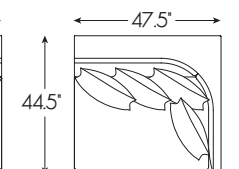

2413-51R
RAF CHAIR