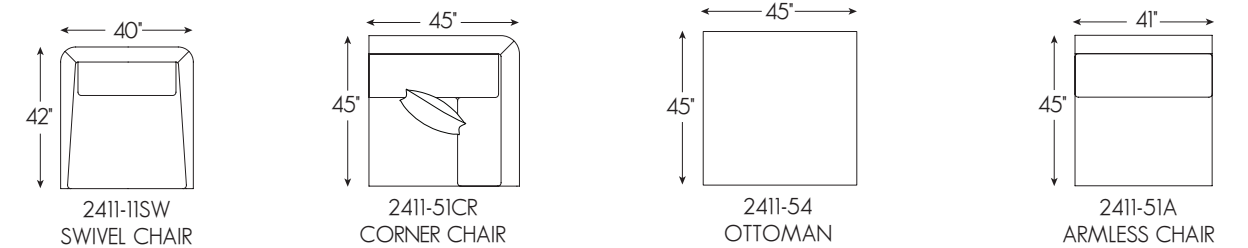

2411-54 Ottoman
45W x 45D x 20.5H in.

2411-53L Left Arm Facing Sofa
88W x 45D x 35H in.

2411-51CR Corner Chair
45W x 45D x 35H in.

2411-53R Right Arm Facing Sofa
88W x 45D x 35H in.

The 95-inch Veronica sofa offers a remarkable contemporary profile, available with a single bench seat or in a two-cushion configuration. Two 20-inch Lux Down throw pillows are standard. Seating features Ultra Down cushioning and Blend Down backs. The companion Veronica chair is shown on page 40.

2411-33-1 Bench Seat Sofa
95W x 45D x 35H in.

2411-53L Left Arm Facing Sofa
88W x 45D x 35H in.
2411-51CR Corner Chair
45W x 45D x 35H in.
2411-53R Right Arm Facing Sofa
88W x 45D x 35H in.

VERONICA SERIES SPECIFICATIONS

Seat Height: 18.5 in. Seat Depth: 24.5 in.
Arm Height: 26 in. Standard Seat Cushion: Ultra Down
Back Height: 35 in. Standard Back Cushion: Blend Down
Base: Upholstered

The Lana series features a bold, 11-inch track arm silhouette - distinctive by the graceful radius of the inside arm. The profile softens the contemporary lines, offering an invitation to relax in exceptionally plush ultra down cushioning. An inset plinth base conveys a clean architectural feel to the design and lightens the look by offering a floating appearance. The wooden base is available in your choice of 40 custom finishes.

The 96-inch Lana sofa is shown below in the bench seat configuration. It is also available with two seat cushions. Two 20-inch Lux Down throw pillows are standard on the design. Note how the recessed plinth base lightens the visual appearance of the frame. The base is available in your choice of 40 finishes.