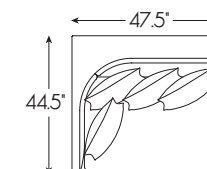

2413-51L
LAF CHAIR