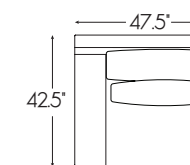

2414-51L
LAF CHAIR