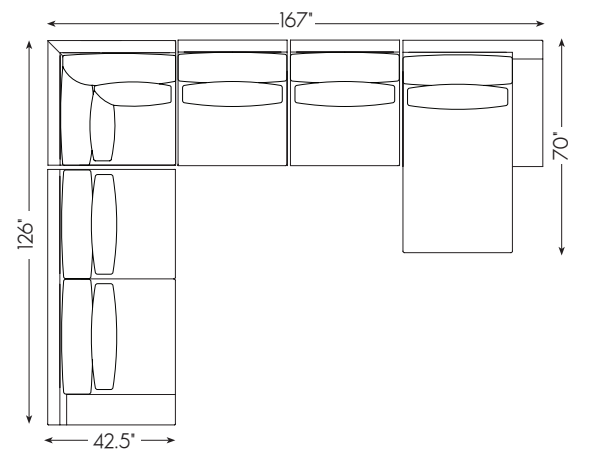

2412-51A
ARMLESS CHAIR

2412-51L
LAF CHAIR

2412-51R
RAF CHAIR

2412-54
OTTOMAN

The Rita series was specifically designed to make a statement – offering grand scale from a visual perspective while maintaining a conventional footprint. This is achieved by using generous 10-inch track arms, extra thick seat cushioning and standard kidney pillows for a layering effect against the back pillows. The back rail design has a narrow profile to lessen space requirements within a room.