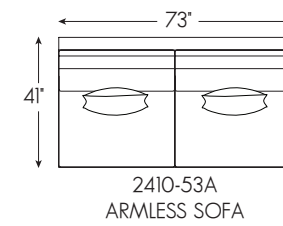

The 96-inch Lana sofa is shown below in the bench seat configuration. It is also available with two seat cushions. Two 20-inch Lux Down throw pillows are standard on the design. Note how the recessed plinth base lightens the visual appearance of the frame. The base is available in your choice of 40 finishes.

As shown on pages: 8-9

2410-53LCR Left Arm Facing Corner Sofa
123W x 41D x 35H in.

2410-53A Armless Sofa
73W x 41D x 35H in.

2410-57R Right Arm Facing Chaise
47W x 70D x 35H in.

LANA SERIES SPECIFICATIONS

Seat Height: 19 in. Seat Depth: 23.5 in.
 Arm Height: 24.5 in. Standard Seat Cushion: Ultra Down
 Back Height: 35 in. Standard Back Cushion: Blend Down
 Base: 40 Custom Finishes

The hallmark of the stunning Claudette design is a sweeping radius from the base to the top of its sleek track arms, elegantly capturing the plush bench seat cushion. The silhouette features a thick back rail and a recessed plinth base to give the design a floating appearance. The wooden plinth base is available in your choice of 40 custom finishes.