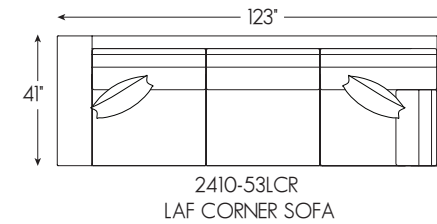

The 96-inch Lana sofa is shown below in the bench seat configuration. It is also available with two seat cushions. Two 20-inch Lux Down throw pillows are standard on the design. Note how the recessed plinth base lightens the visual appearance of the frame. The base is available in your choice of 40 finishes.

As shown on pages: 8-9

2410-53LCR Left Arm Facing Corner Sofa
123W x 41D x 35H in.

2410-53A Armless Sofa
73W x 41D x 35H in.

2410-57R Right Arm Facing Chaise
47W x 70D x 35H in.

LANA SERIES SPECIFICATIONS

Seat Height: 19 in. Seat Depth: 23.5 in.
 Arm Height: 24.5 in. Standard Seat Cushion: Ultra Down
 Back Height: 35 in. Standard Back Cushion: Blend Down
 Base: 40 Custom Finishes

The hallmark of the stunning Claudette design is a sweeping radius from the base to the top of its sleek track arms, elegantly capturing the plush bench seat cushion. The silhouette features a thick back rail and a recessed plinth base to give the design a floating appearance. The wooden plinth base is available in your choice of 40 custom finishes.