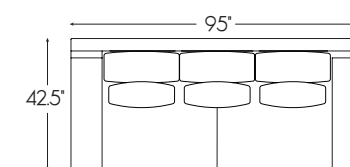

2414-33-2
TWO-CUSHION SOFA