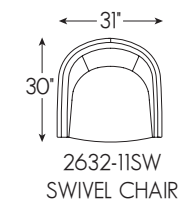

2415-11SW Swivel Chair
39.5W x 36D x 35.5H in.

GENEVIEVE SWIVEL CHAIR SPECIFICATIONS

Seat Height: 18 in. Standard Seat Cushion: Tight
 Seat Depth: 26 in. Standard Back Cushion: Tight
 Back Height: 35.5 in. Base: 40 Custom Finishes, Swivel

2632-11SW Swivel Chair
31W x 30D x 29H in.

INGRID SWIVEL CHAIR SPECIFICATIONS

Seat Height: 17 in.	Standard Seat Cushion: Tight
Seat Depth: 21.5 in.	Standard Back Cushion: Tight
Back Height: 29 in.	Base: 40 Custom Finishes, Swivel