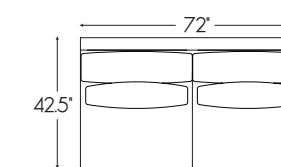

2414-53A
ARMLESS SOFA