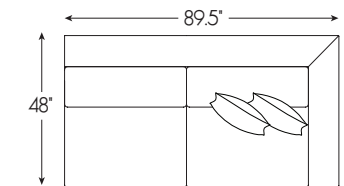

2412-53R
RAF SOFA