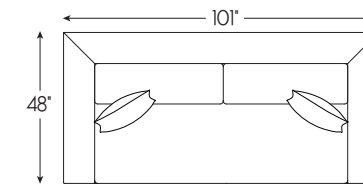

2412-53LCR Left Arm Facing Corner Sofa
135.5W x 48D x 35H in.

2412-53R Right Arm Facing Sofa
89.5W x 48D x 35H in.

2412-54 Ottoman
41W x 41D x 20H in.

For details on this configuration, see page 21.

The 101-inch Vivien sofa is shown here in the two cushion configuration, but is also available with a single bench seat. The design is standard with two 20-inch Lux Down throw pillows. Seat cushioning is Ultra Down, and the backs are Blend Down.

2412-33-2 Two-Cushion Sofa
101W x 48D x 35H in.

Sectional Configuration
from pages 18-19

2412-53LCR Left Arm Facing Corner Sofa
135.5W x 48D x 35H in.

2412-51A Armless Chair
39W x 48D x 35H in.

2412-53A Armless Sofa
78W x 48D x 35H in.

2412-53RCR Right Arm Facing Corner Sofa
135.5W x 48D x 35H in.

VIVIEN SERIES SPECIFICATIONS

Seat Height: 18 in. Seat Depth: 25 in.
 Arm Height: 26.5 in. Standard Seat Cushion: Ultra Down
 Back Height: 35 in. Standard Back Cushion: Blend Down
 Base: Upholstered