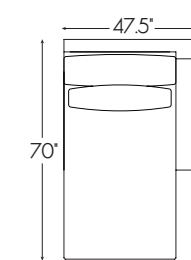

2414-33-1 Bench Seat Sofa
95W x 42.5D x 33H in.

RITA SERIES SPECIFICATIONS

Seat Height: 17 in. Seat Depth: 20.5 in.
 Arm Height: 23 in. Standard Seat Cushion: Ultra Down
 Back Height: 33 in. Standard Back Cushion: Blend Down
 Base: Upholstered

2414-33-1
BENCH SEAT SOFA

2414-33-2
TWO-CUSHION SOFA

2414-53A
ARMLESS SOFA

2414-51A
ARMLESS CHAIR

2414-51CR
CORNER CHAIR

2414-53L
LAF SOFA

2414-53R
RAF SOFA

2414-57L
LAF CHAISE