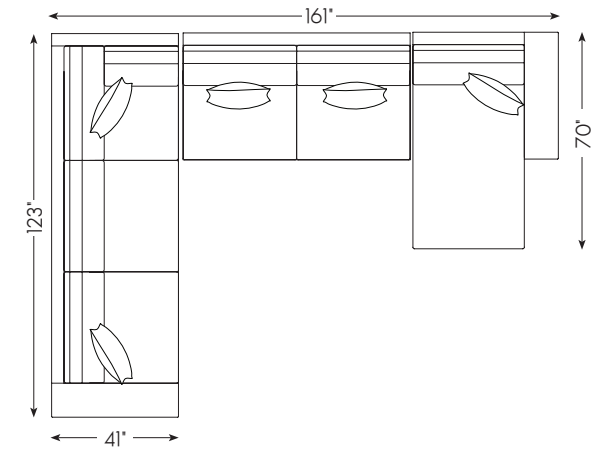

Seat Height: 18.5 in. Seat Depth: 24.5 in.
Arm Height: 26 in. Standard Seat Cushion: Ultra Down
Back Height: 35 in. Standard Back Cushion: Blend Down
Base: Upholstered

The Lana series features a bold, 11-inch track arm silhouette - distinctive by the graceful radius of the inside arm. The profile softens the contemporary lines, offering an invitation to relax in exceptionally plush ultra down cushioning. An inset plinth base conveys a clean architectural feel to the design and lightens the look by offering a floating appearance. The wooden base is available in your choice of 40 custom finishes.

The 96-inch Lana sofa is shown below in the bench seat configuration. It is also available with two seat cushions. Two 20-inch Lux Down throw pillows are standard on the design. Note how the recessed plinth base lightens the visual appearance of the frame. The base is available in your choice of 40 finishes.

As shown on pages: 8-9

2410-53LCR Left Arm Facing Corner Sofa
123W x 41D x 35H in.

2410-53A Armless Sofa
73W x 41D x 35H in.

2410-57R Right Arm Facing Chaise
47W x 70D x 35H in.

LANA SERIES SPECIFICATIONS

Seat Height: 19 in. Seat Depth: 23.5 in.
 Arm Height: 24.5 in. Standard Seat Cushion: Ultra Down
 Back Height: 35 in. Standard Back Cushion: Blend Down
 Base: 40 Custom Finishes

The hallmark of the stunning Claudette design is a sweeping radius from the base to the top of its sleek track arms, elegantly capturing the plush bench seat cushion. The silhouette features a thick back rail and a recessed plinth base to give the design a floating appearance. The wooden plinth base is available in your choice of 40 custom finishes.