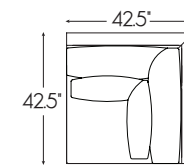

2414-51CR
CORNER CHAIR