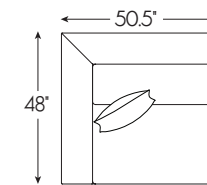

2412-51L
LAF CHAIR