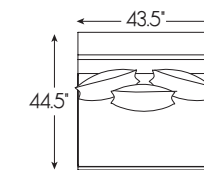

2413-51A
ARMLESS CHAIR