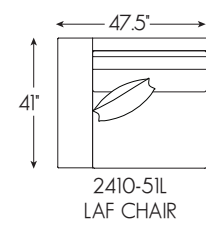

The 96-inch Lana sofa is shown below in the bench seat configuration. It is also available with two seat cushions. Two 20-inch Lux Down throw pillows are standard on the design. Note how the recessed plinth base lightens the visual appearance of the frame. The base is available in your choice of 40 finishes.

As shown on pages: 8-9

2410-53LCR Left Arm Facing Corner Sofa
123W x 41D x 35H in.

2410-53A Armless Sofa
73W x 41D x 35H in.

2410-57R Right Arm Facing Chaise
47W x 70D x 35H in.

LANA SERIES SPECIFICATIONS

Seat Height: 19 in. Seat Depth: 23.5 in.
 Arm Height: 24.5 in. Standard Seat Cushion: Ultra Down
 Back Height: 35 in. Standard Back Cushion: Blend Down
 Base: 40 Custom Finishes

The hallmark of the stunning Claudette design is a sweeping radius from the base to the top of its sleek track arms, elegantly capturing the plush bench seat cushion. The silhouette features a thick back rail and a recessed plinth base to give the design a floating appearance. The wooden plinth base is available in your choice of 40 custom finishes.