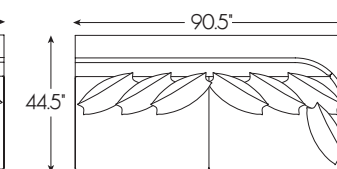

2413-53R
RAF SOFA