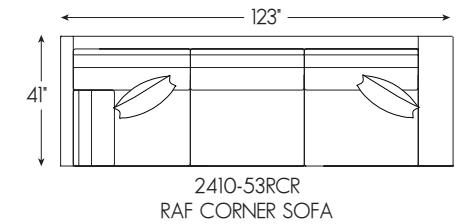

LANA SERIES SPECIFICATIONS

Seat Height: 19 in.   Seat Depth: 23.5 in.
Arm Height: 24.5 in.   Standard Seat Cushion: Ultra Down
Back Height: 35 in.   Standard Back Cushion: Blend Down
Base: 40 Custom Finishes