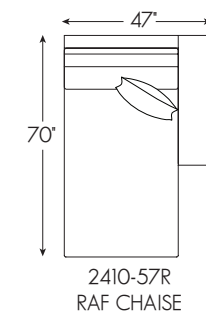

The 96-inch Lana sofa is shown below in the bench seat configuration. It is also available with two seat cushions. Two 20-inch Lux Down throw pillows are standard on the design. Note how the recessed plinth base lightens the visual appearance of the frame. The base is available in your choice of 40 finishes.

As shown on pages: 8-9

2410-53LCR Left Arm Facing Corner Sofa
123W x 41D x 35H in.

2410-53A Armless Sofa
73W x 41D x 35H in.

2410-57R Right Arm Facing Chaise
47W x 70D x 35H in.

LANA SERIES SPECIFICATIONS

Seat Height: 19 in. Seat Depth: 23.5 in.
 Arm Height: 24.5 in. Standard Seat Cushion: Ultra Down
 Back Height: 35 in. Standard Back Cushion: Blend Down
 Base: 40 Custom Finishes

The hallmark of the stunning Claudette design is a sweeping radius from the base to the top of its sleek track arms, elegantly capturing the plush bench seat cushion. The silhouette features a thick back rail and a recessed plinth base to give the design a floating appearance. The wooden plinth base is available in your choice of 40 custom finishes.