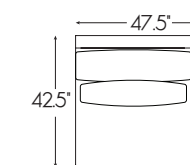

2414-51R
RAF CHAIR