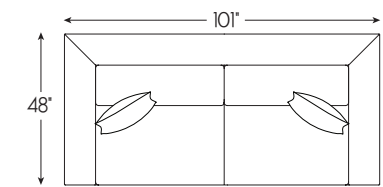

2412-33-2
TWO-CUSHION SOFA