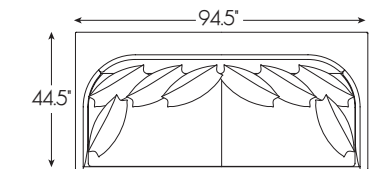

2413-33-2
TWO-CUSHION SOFA