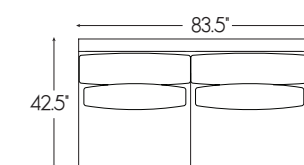

2414-33-1 Bench Seat Sofa
95W x 42.5D x 33H in.

RITA SERIES SPECIFICATIONS

Seat Height: 17 in. Seat Depth: 20.5 in.
 Arm Height: 23 in. Standard Seat Cushion: Ultra Down
 Back Height: 33 in. Standard Back Cushion: Blend Down
 Base: Upholstered

2414-33-1
BENCH SEAT SOFA

2414-33-2
TWO-CUSHION SOFA

2414-53A
ARMLESS SOFA

2414-51A
ARMLESS CHAIR

2414-51CR
CORNER CHAIR

2414-53L
LAF SOFA

2414-53R
RAF SOFA

2414-57L
LAF CHAISE