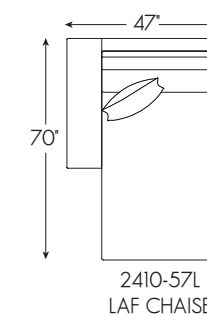

Seat Height: 19 in. Seat Depth: 23.5 in.
 Arm Height: 24.5 in. Standard Seat Cushion: Ultra Down
 Back Height: 35 in. Standard Back Cushion: Blend Down
 Base: 40 Custom Finishes

The hallmark of the stunning Claudette design is a sweeping radius from the base to the top of its sleek track arms, elegantly capturing the plush bench seat cushion. The silhouette features a thick back rail and a recessed plinth base to give the design a floating appearance. The wooden plinth base is available in your choice of 40 custom finishes.