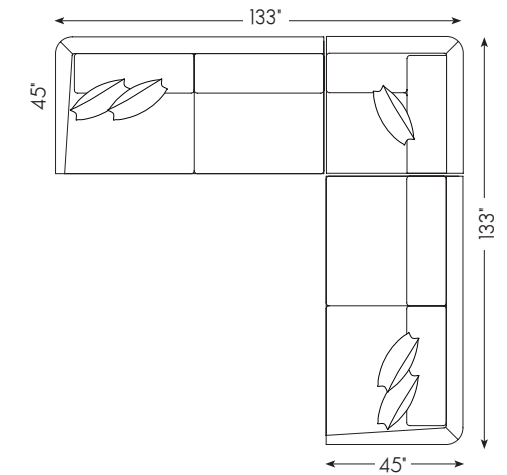

2411-54 Ottoman
45W x 45D x 20.5H in.

2411-53L Left Arm Facing Sofa
88W x 45D x 35H in.

2411-51CR Corner Chair
45W x 45D x 35H in.

2411-53R Right Arm Facing Sofa
88W x 45D x 35H in.

The 95-inch Veronica sofa offers a remarkable contemporary profile, available with a single bench seat or in a two-cushion configuration. Two 20-inch Lux Down throw pillows are standard. Seating features Ultra Down cushioning and Blend Down backs. The companion Veronica chair is shown on page 40.

2411-33-1 Bench Seat Sofa
95W x 45D x 35H in.

2411-53L Left Arm Facing Sofa
88W x 45D x 35H in.
2411-51CR Corner Chair
45W x 45D x 35H in.
2411-53R Right Arm Facing Sofa
88W x 45D x 35H in.

VERONICA SERIES SPECIFICATIONS