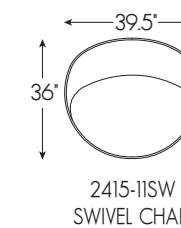

2415-11SW Swivel Chair
39.5W x 36D x 35.5H in.

GENEVIEVE SWIVEL CHAIR SPECIFICATIONS

Seat Height: 18 in. Standard Seat Cushion: Tight
 Seat Depth: 26 in. Standard Back Cushion: Tight
 Back Height: 35.5 in. Base: 40 Custom Finishes, Swivel