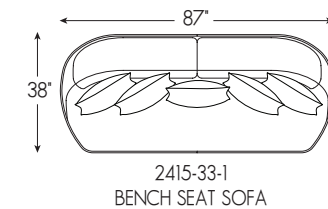

Available with a bench seat or two-cushion design, the piece is standard with five 20-inch Lux Down throw pillows and displays beautifully in flanking pairs as shown on pages 26-27.

For companion chair, see pages 30-31.

2415-33-1 Bench Seat Sofa
87W x 38D x 35.5H in.
Shown with additional kidney pillow

GENEVIEVE SERIES SPECIFICATIONS

Seat Height: 18 in. Standard Seat Cushion: Ultra Down
Seat Depth: 23.5 in. Standard Back Cushion: Tight
Back Height: 35.5 in. Base: Upholstered