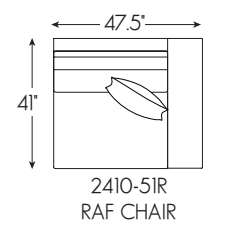

The 96-inch Lana sofa is shown below in the bench seat configuration. It is also available with two seat cushions. Two 20-inch Lux Down throw pillows are standard on the design. Note how the recessed plinth base lightens the visual appearance of the frame. The base is available in your choice of 40 finishes.

As shown on pages: 8-9

2410-53LCR Left Arm Facing Corner Sofa
123W x 41D x 35H in.

2410-53A Armless Sofa
73W x 41D x 35H in.

2410-57R Right Arm Facing Chaise
47W x 70D x 35H in.

LANA SERIES SPECIFICATIONS

Seat Height: 19 in. Seat Depth: 23.5 in.
 Arm Height: 24.5 in. Standard Seat Cushion: Ultra Down
 Back Height: 35 in. Standard Back Cushion: Blend Down
 Base: 40 Custom Finishes

The hallmark of the stunning Claudette design is a sweeping radius from the base to the top of its sleek track arms, elegantly capturing the plush bench seat cushion. The silhouette features a thick back rail and a recessed plinth base to give the design a floating appearance. The wooden plinth base is available in your choice of 40 custom finishes.