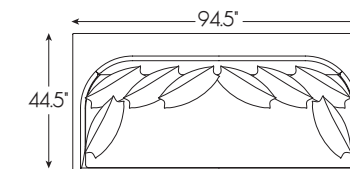

Seat Height: 19 in. Seat Depth: 23.5 in.
 Arm Height: 24.5 in. Standard Seat Cushion: Ultra Down
 Back Height: 35 in. Standard Back Cushion: Blend Down
 Base: 40 Custom Finishes

The hallmark of the stunning Claudette design is a sweeping radius from the base to the top of its sleek track arms, elegantly capturing the plush bench seat cushion. The silhouette features a thick back rail and a recessed plinth base to give the design a floating appearance. The wooden plinth base is available in your choice of 40 custom finishes.

2413-53L Left Arm Facing Sofa
90.5W x 44.5D x 36H in.

2413-51CR Corner Chair
53W x 53D x 36H in.

2413-53R Right Arm Facing Sofa
90.5W x 44.5D x 36H in.

The 95-inch Claudette sofa is perhaps the most elegant design in the portfolio. Shown below with a bench seat, it is also available with two cushions. The frame is standard with six 22-inch Blend Down back pillows and two 18-inch Lux Down throw pillows. The ball pillow shown is optional.

2413-33-1 Bench Seat Sofa
94.5W x 44.5D x 36H in.

CLAUDETTE SERIES SPECIFICATIONS

Seat Height: 18.5 in. Seat Depth: 23 in.
 Arm Height: 32 in. Standard Seat Cushion: Ultra Down
 Back Height: 36 in. Standard Back Cushion: Blend Down
 Base: 40 Custom Finishes