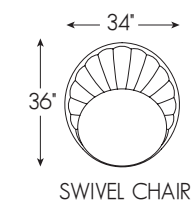

2630-11SW Swivel Chair
37.5W x 37.5D x 32.5H in.

NATALIE SWIVEL CHAIR SPECIFICATIONS

Seat Height: 17 in.	Standard Seat Cushion: Tight
Seat Depth: 23.5 in.	Standard Back Cushion: Tight
Back Height: 32.5 in	Base: Swivel

2635-11SW Swivel Chair
38W x 39.5D x 36H in.

LIZ SWIVEL CHAIR SPECIFICATIONS

Seat Height: 20 in.	Standard Seat Cushion: Ultra Down
Seat Depth: 23 in.	Standard Back Cushion: Blend Down
Back Height: 36 in.	Base: Swivel

2634-11PSW Swivel Chair
34W x 36D x 33H in.

LUCILLE SWIVEL CHAIR SPECIFICATIONS

Seat Height: 17.5 in.	Standard Seat Cushion: Tight
Seat Depth: 24.5 in.	Standard Back Cushion: Tight
Back Height: 33 in.	Base: Swivel