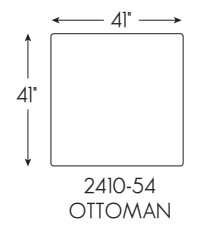

LANA SERIES SPECIFICATIONS

Seat Height: 19 in.   Seat Depth: 23.5 in.
Arm Height: 24.5 in.   Standard Seat Cushion: Ultra Down
Back Height: 35 in.   Standard Back Cushion: Blend Down
Base: 40 Custom Finishes