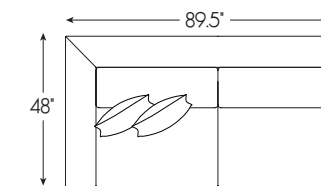

2412-53L
LAF SOFA