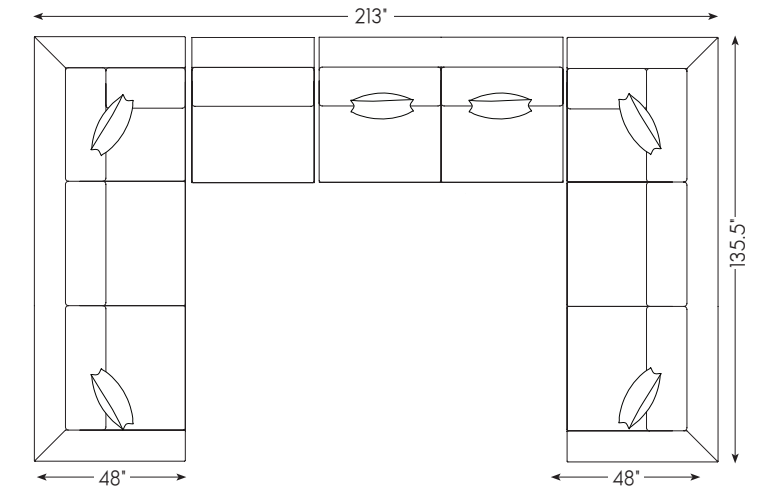

2412-53LCR Left Arm Facing Corner Sofa
135.5W x 48D x 35H in.

2412-53R Right Arm Facing Sofa
89.5W x 48D x 35H in.

2412-54 Ottoman
41W x 41D x 20H in.

For details on this configuration, see page 21.

The 101-inch Vivien sofa is shown here in the two cushion configuration, but is also available with a single bench seat. The design is standard with two 20-inch Lux Down throw pillows. Seat cushioning is Ultra Down, and the backs are Blend Down.

2412-33-2 Two-Cushion Sofa
101W x 48D x 35H in.

Sectional Configuration
from pages 18-19

2412-53LCR Left Arm Facing Corner Sofa
135.5W x 48D x 35H in.

2412-51A Armless Chair
39W x 48D x 35H in.

2412-53A Armless Sofa
78W x 48D x 35H in.

2412-53RCR Right Arm Facing Corner Sofa
135.5W x 48D x 35H in.

VIVIEN SERIES SPECIFICATIONS

Seat Height: 18 in. Seat Depth: 25 in.
 Arm Height: 26.5 in. Standard Seat Cushion: Ultra Down
 Back Height: 35 in. Standard Back Cushion: Blend Down
 Base: Upholstered