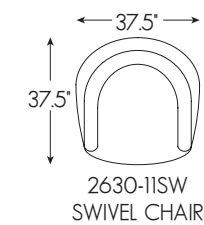

NATALIE SWIVEL CHAIR SPECIFICATIONS

Seat Height: 17 in.	Standard Seat Cushion: Tight
Seat Depth: 23.5 in.	Standard Back Cushion: Tight
Back Height: 32.5 in	Base: Swivel