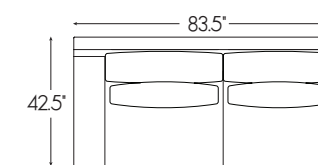

2414-33-1 Bench Seat Sofa
95W x 42.5D x 33H in.

RITA SERIES SPECIFICATIONS

Seat Height: 17 in. Seat Depth: 20.5 in.
 Arm Height: 23 in. Standard Seat Cushion: Ultra Down
 Back Height: 33 in. Standard Back Cushion: Blend Down
 Base: Upholstered

2414-33-1
BENCH SEAT SOFA

2414-33-2
TWO-CUSHION SOFA

2414-53A
ARMLESS SOFA

2414-51A
ARMLESS CHAIR

2414-51CR
CORNER CHAIR

2414-53L
LAF SOFA

2414-53R
RAF SOFA

2414-57L
LAF CHAISE