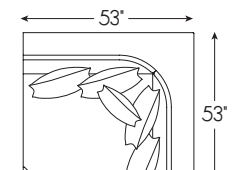

2413-51CR
CORNER CHAIR