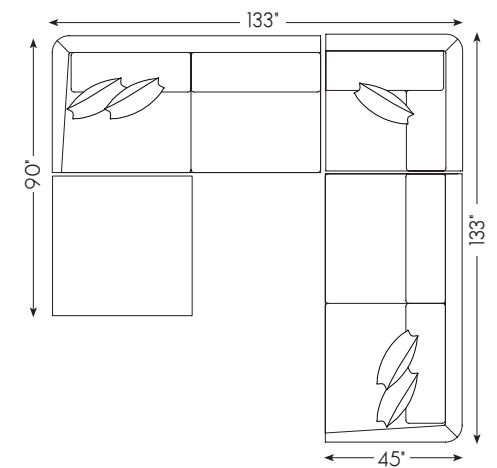

The Veronica series features a contemporary shelter design highlighted by a captivating play on angles. The sloped arms convey a welcoming appearance by gently tapering from back to front. The arms also taper from the base to the arm rest. The chamfered upholstered base is particularly noteworthy due to the profile being matched on every side. This is a silhouette whose beauty can be appreciated from any angle, making it an ideal choice for floating in a room setting.

2411-53L Left Arm Facing Sofa
88W x 45D x 35H in.

2411-51CR Corner Chair
45W x 45D x 35H in.

2411-53R Right Arm Facing Sofa
88W x 45D x 35H in.