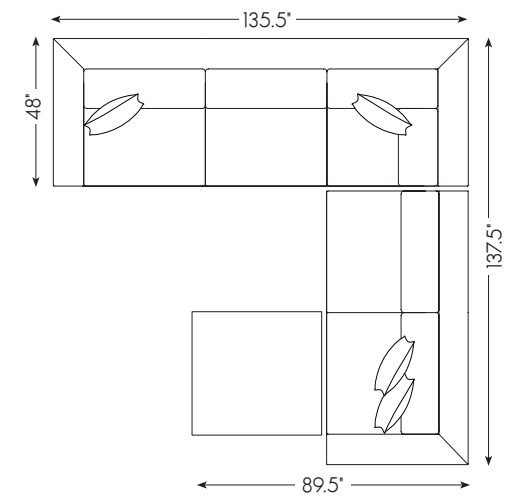

2413-53L Left Arm Facing Sofa
90.5W x 44.5D x 36H in.

2413-51CR Corner Chair
53W x 53D x 36H in.

2413-53R Right Arm Facing Sofa
90.5W x 44.5D x 36H in.

The 95-inch Claudette sofa is perhaps the most elegant design in the portfolio. Shown below with a bench seat, it is also available with two cushions. The frame is standard with six 22-inch Blend Down back pillows and two 18-inch Lux Down throw pillows. The ball pillow shown is optional.

2413-33-1 Bench Seat Sofa
94.5W x 44.5D x 36H in.

CLAUDETTE SERIES SPECIFICATIONS

Seat Height: 18.5 in. Seat Depth: 23 in.
 Arm Height: 32 in. Standard Seat Cushion: Ultra Down
 Back Height: 36 in. Standard Back Cushion: Blend Down
 Base: 40 Custom Finishes

2413-33-1
BENCH SEAT SOFA

2413-33-2
TWO-CUSHION SOFA

2413-53A
ARMLESS SOFA

2413-51A
ARMLESS CHAIR

2413-51CR
CORNER CHAIR

2413-53L
LAF SOFA

2413-53R
RAF SOFA

2413-51L
LAF CHAIR

2412-53LCR Left Arm Facing Corner Sofa
135.5W x 48D x 35H in.

2412-53R Right Arm Facing Sofa
89.5W x 48D x 35H in.

2412-54 Ottoman
41W x 41D x 20H in.

For details on this configuration, see page 21.

The 101-inch Vivien sofa is shown here in the two cushion configuration, but is also available with a single bench seat. The design is standard with two 20-inch Lux Down throw pillows. Seat cushioning is Ultra Down, and the backs are Blend Down.